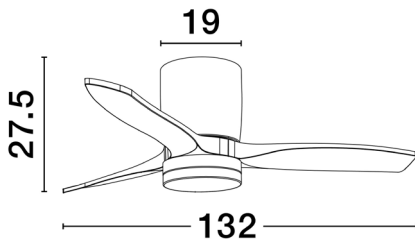

TECHNICAL DRAWING

GENERAL INFORMATION

Product Code	9952376
Collection	Decorative
Product Category	Ceiling
Product Family	Aloa
Mounting Location	Ceiling
Application Environment	Indoor
Specifications	

DIMENSION & WEIGHT

LxWxH (cm)	D: 132 H: 27.5
Cut out (cm)	N/A
Weight (Kgr)	5.2

MATERIAL & COLOR

Product Color	White & Natural Wood
Body Material	Metal & Wood & Acrylic

APPLICATION & MOUNTING

Ambient Working Temp.	Max 45 oC
Type of Protection	IP20
Dimmable	No
Type of Dimming	N/A
Mounting type	Surface
Mounting Depth (cm)	N/A
Led Module Replaceable	No
Light Source	LED

NOVA LUCE S.A

Schimatari Viotias
32009, Greece

+30 22620 58 121
+30 22620 56 743

info@novaluce.com
www.novaluce.com