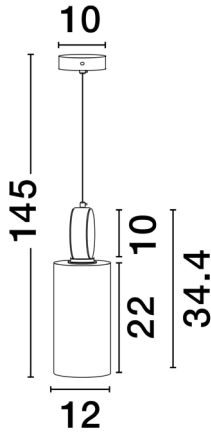

NOVA LUCE

PRODUCT DATASHEET

Version: 001

PRODUCT PHOTOGRAPH

TECHNICAL DRAWING

GENERAL INFORMATION

Product Code	9019756
Collection	Decorative
Product Category	Suspension
Product Family	Maru
Mounting Location	Ceiling
Application Environment	Indoor
Specifications	

DIMENSION & WEIGHT

LxWxH (cm)	D: 12 H: 145
Cut out (cm)	N/A
Weight (Kgr)	1.6

MATERIAL & COLOR

Product Color	Brass Gold
Body Material	Steel & Aluminium & Imitated Alabaster

APPLICATION & MOUNTING

Ambient Working Temp.	Max 45 oC
Type of Protection	IP20
Dimmable	Depend On Lamp
Type of Dimming	Depend On Lamp
Mounting type	Surface
Mounting Depth (cm)	N/A
Led Module Replaceable	Yes
Light Source	LED E27

NOVA LUCE S.A

Schimatari Viotias
32009, Greece

+30 22620 58 121
+30 22620 56 743

info@novaluce.com
www.novaluce.com