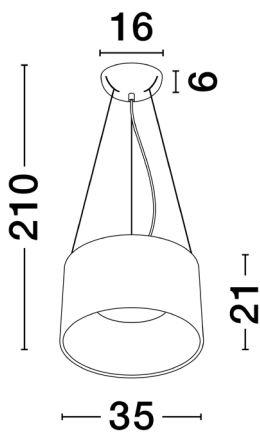

## PRODUCT PHOTOGRAPH

## TECHNICAL DRAWING

## DIMENSION & WEIGHT

LxWxH (cm)	D: 35 H: 210
Cut out (cm)	N/A
Weight (Kgr)	3.3