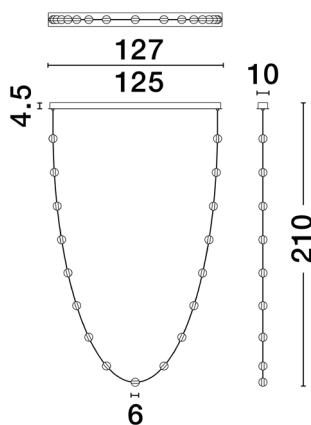

NOVA LUCE

PRODUCT DATASHEET

Version: 001

PRODUCT PHOTOGRAPH

TECHNICAL DRAWING

GENERAL INFORMATION

Product Code	9511017
Collection	Decorative
Product Category	Suspension
Product Family	Alcinoe
Mounting Location	Ceiling
Application Environment	Indoor
Specifications	

DIMENSION & WEIGHT

LxWxH (cm)	L: 127 W: 10 H: 210
Cut out (cm)	N/A
Weight (Kgr)	4.8

MATERIAL & COLOR

Product Color	Black & Gold
Body Material	Metal & Acrylic

APPLICATION & MOUNTING

Ambient Working Temp.	Max 45 oC
Type of Protection	IP20
Dimmable	Yes
Type of Dimming	Triac
Mounting type	Surface
Mounting Depth (cm)	N/A
Led Module Replaceable	No
Light Source	LED

Power (Nominal)	54 W
Input voltage (Nominal)	220-240Vac
Mains Frequency	50/60Hz

PHOTOMETRICAL DATA

Luminous Flux	4422 lm
Color Temperature	3000K
Light Color (Designation)	Warm White

WARRANTY

Warranty	3 Years
----------	----------------