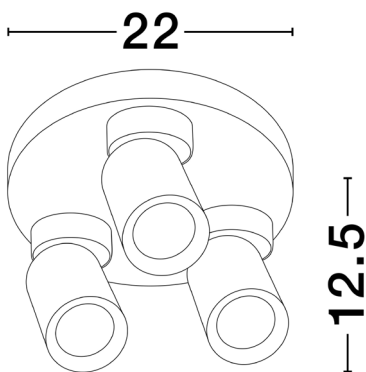

NOVA LUCE

PRODUCT DATASHEET

Version: 001

PRODUCT PHOTOGRAPH

GENERAL INFORMATION

| | |
|-------------------------|------------|
| Product Code | 9011348 |
| Collection | Decorative |
| Product Category | Spotlights |
| Product Family | Amecy |
| Mounting Location | Ground |
| Application Environment | Indoor |
| Specifications | |

DIMENSION & WEIGHT

| | |
|--------------|-------------|
| LxWxH (cm) | D:22 H:12.5 |
| Cut out (cm) | N/A |
| Weight (Kgr) | 0.8 |

TECHNICAL DRAWING

MATERIAL & COLOR

| | |
|---------------|-----------|
| Product Color | Black |
| Body Material | Aluminium |

| | |
|-------------------------|-------------------|
| Power (Nominal) | 3X10 W |
| Input voltage (Nominal) | 220-240Vac |
| Mains Frequency | 50/60Hz |

PHOTOMETRICAL DATA

| | |
|---------------------------|-----------------------|
| Luminous Flux | Depend On Lamp |
| Color Temperature | Depend On Lamp |
| Light Color (Designation) | Warm White |