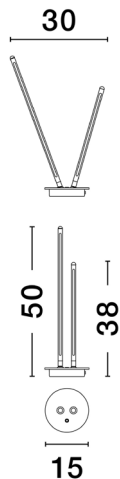

### PRODUCT PHOTOGRAPH

### TECHNICAL DRAWING

### DIMENSION & WEIGHT

LxWxH (cm)	D: 15 H: 50
Cut out (cm)	N/A
Weight (Kgr)	1.4