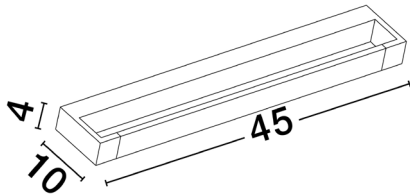

NOVA LUCE

PRODUCT DATASHEET

Version: 001

PRODUCT PHOTOGRAPH

TECHNICAL DRAWING

GENERAL INFORMATION

Product Code	9030703
Collection	Decorative
Product Category	Wall
Product Family	Arga
Mounting Location	Wall
Application Environment	Indoor
Specifications	

DIMENSION & WEIGHT

LxWxH (cm)	L: 45 W: 10 H: 4
Cut out (cm)	N/A
Weight (Kgr)	1.1

MATERIAL & COLOR

Product Color	Black
Body Material	Aluminium

APPLICATION & MOUNTING

Ambient Working Temp.	Max 45 oC
Type of Protection	IP44
Dimmable	No
Type of Dimming	N/A
Mounting type	Surface
Mounting Depth (cm)	N/A
Led Module Replaceable	No
Light Source	LED