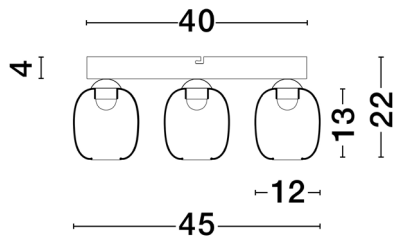

NOVA LUCE

PRODUCT DATASHEET

Version: 001

PRODUCT PHOTOGRAPH

TECHNICAL DRAWING

GENERAL INFORMATION

| | |
|-------------------------|------------|
| Product Code | 9236210 |
| Collection | Decorative |
| Product Category | Ceiling |
| Product Family | Kita |
| Mounting Location | Ceiling |
| Application Environment | Indoor |
| Specifications | |

DIMENSION & WEIGHT

| | |
|--------------|-------------|
| LxWxH (cm) | D: 39 H: 22 |
| Cut out (cm) | N/A |
| Weight (Kgr) | 3.2 |

MATERIAL & COLOR

| | |
|---------------|---------------|
| Product Color | Black & Smoky |
| Body Material | Metal & Glass |