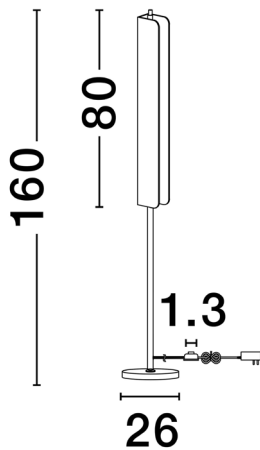

NOVA LUCE

PRODUCT DATASHEET

Version: 001

PRODUCT PHOTOGRAPH

TECHNICAL DRAWING

GENERAL INFORMATION

Product Code	9019747
Collection	Decorative
Product Category	Floor
Product Family	Aider
Mounting Location	N/A
Application Environment	Indoor
Specifications	

DIMENSION & WEIGHT

LxWxH (cm)	D: 26 H: 160
Cut out (cm)	N/A
Weight (Kgr)	8.9

MATERIAL & COLOR

Product Color	Brass Gold
Body Material	Steel & Aluminium & Imitated Alabaster

APPLICATION & MOUNTING

Ambient Working Temp.	Max 45 oC
Type of Protection	IP20
Dimmable	No
Type of Dimming	N/A
Mounting type	N/A
Mounting Depth (cm)	N/A
Led Module Replaceable	No
Light Source	LED

Power (Nominal)	23 W
Input voltage (Nominal)	220-240Vac
Mains Frequency	50/60Hz

PHOTOMETRICAL DATA

Luminous Flux	1685 lm
Color Temperature	3000K
Light Color (Designation)	Warm White

WARRANTY

Warranty	3 Years
----------	----------------