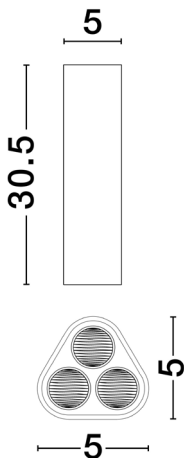

NOVA LUCE

PRODUCT DATASHEET

Version: 001

PRODUCT PHOTOGRAPH

TECHNICAL DRAWING

GENERAL INFORMATION

Product Code	9695105
Collection	Decorative
Product Category	Ceiling
Product Family	Etho
Mounting Location	Ceiling
Application Environment	Indoor
Specifications	

DIMENSION & WEIGHT

LxWxH (cm)	L: 5 W: 5 H: 30.5
Cut out (cm)	N/A
Weight (Kgr)	0.4

MATERIAL & COLOR

Product Color	Black
Body Material	Aluminium

APPLICATION & MOUNTING

Ambient Working Temp.	Max 45 oC
Type of Protection	IP20
Dimmable	No
Type of Dimming	N/A
Mounting type	Surface
Mounting Depth (cm)	N/A
Led Module Replaceable	No
Light Source	LED

Power (Nominal)	6 W
Input voltage (Nominal)	220-240Vac
Mains Frequency	50/60Hz

PHOTOMETRICAL DATA

Luminous Flux	452 lm
Color Temperature	3000K
Light Color (Designation)	Warm White

WARRANTY

Warranty	3 Years
----------	----------------