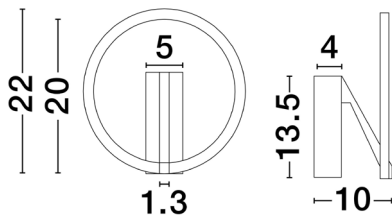

GENERAL INFORMATION

Product Code	9088134
Collection	Decorative
Product Category	Wall
Product Family	Tilia
Mounting Location	Wall
Application Environment	Indoor
Specifications	

DIMENSION & WEIGHT

LxWxH (cm)	D: 22 H: 10
Cut out (cm)	N/A
Weight (Kgr)	0.5

MATERIAL & COLOR

Product Color	Champaign Gold
Body Material	Aluminium

APPLICATION & MOUNTING

Ambient Working Temp.	Max 45 oC
Type of Protection	IP20
Dimmable	No
Type of Dimming	N/A
Mounting type	Surface
Mounting Depth (cm)	N/A
Led Module Replaceable	No
Light Source	LED

NOVA LUCE S.A

Schimatari Viotias
32009, Greece

+30 22620 58 121
+30 22620 56 743

info@novaluce.com
www.novaluce.com