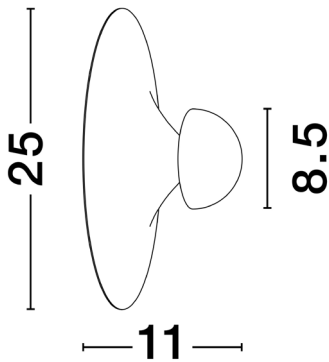

NOVA LUCE

PRODUCT DATASHEET

Version: 001

PRODUCT PHOTOGRAPH

GENERAL INFORMATION

Product Code	9870048
Collection	Decorative
Product Category	Wall
Product Family	Edem
Mounting Location	Wall
Application Environment	Indoor
Specifications	

DIMENSION & WEIGHT

LxWxH (cm)	D: 25 H: 11
Cut out (cm)	N/A
Weight (Kgr)	0.6

TECHNICAL DRAWING

MATERIAL & COLOR

Product Color	Black
Body Material	Aluminium & Steel

APPLICATION & MOUNTING

Ambient Working Temp.	Max 45 oC
Type of Protection	IP20
Dimmable	No
Type of Dimming	N/A
Mounting type	Surface
Mounting Depth (cm)	N/A
Led Module Replaceable	No
Light Source	LED

Power (Nominal)	9 W
Input voltage (Nominal)	220-240Vac
Mains Frequency	50/60Hz

PHOTOMETRICAL DATA

Luminous Flux	315 lm
Color Temperature	3000K
Light Color (Designation)	Warm White

WARRANTY

Warranty	3 Years
----------	----------------