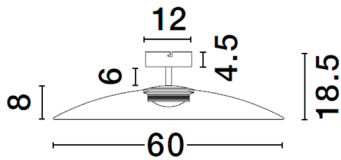

TECHNICAL DRAWING

GENERAL INFORMATION

Product Code	9620143
Collection	Decorative
Product Category	Ceiling
Product Family	Polifemo
Mounting Location	Ceiling
Application Environment	Indoor
Specifications	

DIMENSION & WEIGHT

LxWxH (cm)	D: 60 H: 18.5
Cut out (cm)	N/A
Weight (Kgr)	5.0

MATERIAL & COLOR

Product Color	Black & Moca Brown
Body Material	Metal & Glass

APPLICATION & MOUNTING

Ambient Working Temp.	Max 45 oC
Type of Protection	IP20
Dimmable	No
Type of Dimming	N/A
Mounting type	Surface
Mounting Depth (cm)	N/A
Led Module Replaceable	No
Light Source	LED

NOVA LUCE S.A

Schimatari Viotias
32009, Greece

+30 22620 58 121
+30 22620 56 743

info@novaluce.com
www.novaluce.com