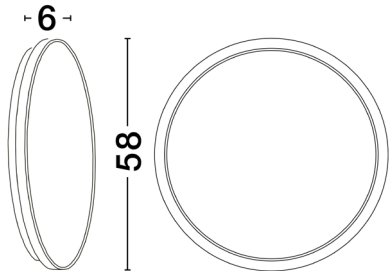

NOVA LUCE

PRODUCT DATASHEET

Version: 001

PRODUCT PHOTOGRAPH

TECHNICAL DRAWING

GENERAL INFORMATION

Product Code	9030501
Collection	Decorative
Product Category	Wall
Product Family	Onar
Mounting Location	Wall
Application Environment	Indoor
Specifications	

DIMENSION & WEIGHT

LxWxH (cm)	D: 58 W: 6
Cut out (cm)	N/A
Weight (Kgr)	5.2

MATERIAL & COLOR

Product Color	Black
Body Material	Aluminium & Metal & Acrylic & Mirror

APPLICATION & MOUNTING

Ambient Working Temp.	Max 45 oC
Type of Protection	IP20
Dimmable	No
Type of Dimming	N/A
Mounting type	Surface
Mounting Depth (cm)	N/A
Led Module Replaceable	No
Light Source	LED

Power (Nominal)	21 W
Input voltage (Nominal)	220-240Vac
Mains Frequency	50/60Hz

PHOTOMETRICAL DATA

Luminous Flux	870 lm
Color Temperature	3000K
Light Color (Designation)	Warm White

WARRANTY

Warranty	3 Years
----------	----------------