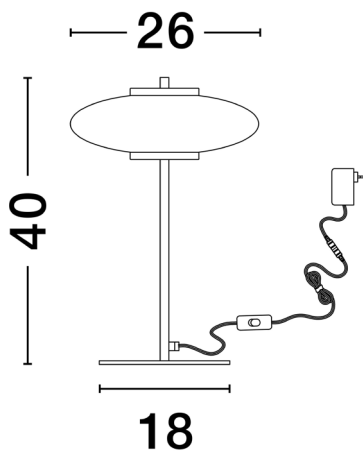

GENERAL INFORMATION

Product Code	9416948
Collection	Decorative
Product Category	Table
Product Family	Skia
Mounting Location	N/A
Application Environment	Indoor
Specifications	

DIMENSION & WEIGHT

LxWxH (cm)	D: 26 H: 40
Cut out (cm)	N/A
Weight (Kgr)	1.9

MATERIAL & COLOR

Product Color	Black & Smoky Gray
Body Material	Metal & Glass

APPLICATION & MOUNTING

Ambient Working Temp.	Max 45 oC
Type of Protection	IP20
Dimmable	Yes
Type of Dimming	Touch Dimmable
Mounting type	N/A
Mounting Depth (cm)	N/A
Led Module Replaceable	No
Light Source	LED

NOVA LUCE S.A

Schimatari Viotias
32009, Greece

+30 22620 58 121
+30 22620 56 743

info@novaluce.com
www.novaluce.com