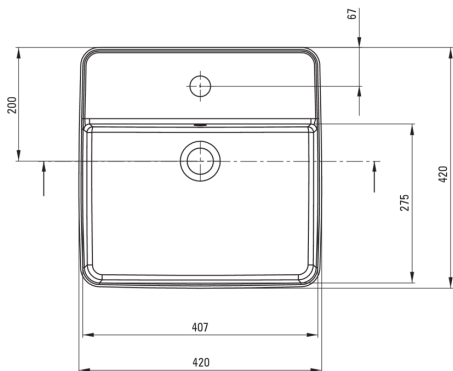

SQUARE

Ceramic washbasin, countertop

Product code: CGS_6U4B

EAN: 5907650862796

Color: white

Warranty [years]: 10

Washbasin

Material	ceramic
Width [mm]	420
Length [mm]	420
Height [mm]	120
Installation method	countertop/standing

Features:

- Hard and durable ceramics does not lose its properties with long use
- Antibacterial coating, preventing the growth of microorganisms
- Only the best materials, the quality of which has been confirmed by laboratory tests
- Dedicated cleaning agent, safe for cleaned surfaces