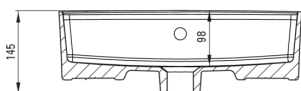

SQUARE

Ceramic washbasin, countertop

Product code: CGS_6U4B

EAN: 5907650862796

Color: white

Warranty [years]: 10

Washbasin

Material	ceramic
Width [mm]	420
Length [mm]	420
Height [mm]	120
Installation method	countertop/standing

Features:

- Hard and durable ceramics does not lose its properties with long use
- Antibacterial coating, preventing the growth of microorganisms
- Only the best materials, the quality of which has been confirmed by laboratory tests
- Dedicated cleaning agent, safe for cleaned surfaces