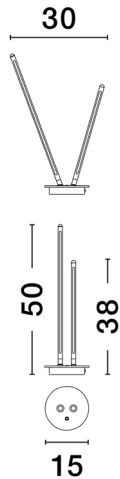

NOVA LUCE

PRODUCT DATASHEET

Version: 001

PRODUCT PHOTOGRAPH

TECHNICAL DRAWING

GENERAL INFORMATION

Product Code	9002063
Collection	Decorative
Product Category	Table
Product Family	Intec
Mounting Location	N/A
Application Environment	Indoor
Specifications	

DIMENSION & WEIGHT

LxWxH (cm)	D: 15 H: 50
Cut out (cm)	N/A
Weight (Kgr)	1.4

MATERIAL & COLOR

Product Color	White
Body Material	Aluminium & Acrylic

APPLICATION & MOUNTING

Ambient Working Temp.	Max 45 oC
Type of Protection	IP20
Dimmable	Yes
Type of Dimming	Triac
Mounting type	N/A
Mounting Depth (cm)	N/A
Led Module Replaceable	No
Light Source	LED

Power (Nominal)	8 W
Input voltage (Nominal)	220-240Vac
Mains Frequency	50/60Hz

PHOTOMETRICAL DATA

Luminous Flux	241 lm
Color Temperature	3000K
Light Color (Designation)	Warm White

WARRANTY

Warranty	3 Years
----------	----------------