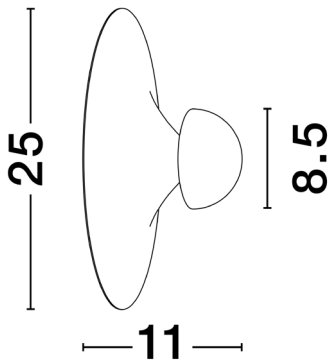

NOVA LUCE

PRODUCT DATASHEET

Version: 001

PRODUCT PHOTOGRAPH

TECHNICAL DRAWING

GENERAL INFORMATION

Product Code	9870049
Collection	Decorative
Product Category	Wall
Product Family	Edem
Mounting Location	Wall
Application Environment	Indoor
Specifications	

DIMENSION & WEIGHT

LxWxH (cm)	D: 25 H: 11
Cut out (cm)	N/A
Weight (Kgr)	0.6

MATERIAL & COLOR

Product Color	White
Body Material	Aluminium & Steel

APPLICATION & MOUNTING

Ambient Working Temp.	Max 45 oC
Type of Protection	IP20
Dimmable	No
Type of Dimming	N/A
Mounting type	Surface
Mounting Depth (cm)	N/A
Led Module Replaceable	No
Light Source	LED

NOVA LUCE S.A

Schimatari Viotias
32009, Greece

+30 22620 58 121
+30 22620 56 743

info@novaluce.com
www.novaluce.com