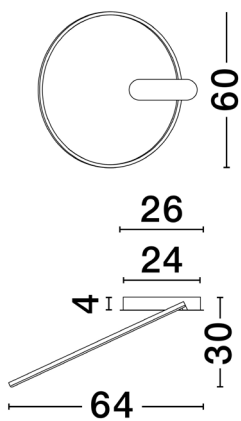

NOVA LUCE

PRODUCT DATASHEET

Version: 001

PRODUCT PHOTOGRAPH

GENERAL INFORMATION

Product Code	9248175
Collection	Decorative
Product Category	Ceiling
Product Family	Kiklos
Mounting Location	Ceiling
Application Environment	Indoor
Specifications	

DIMENSION & WEIGHT

LxWxH (cm)	D: 64 W: 60 H: 30
Cut out (cm)	N/A
Weight (Kgr)	1.2

TECHNICAL DRAWING

MATERIAL & COLOR

Product Color	Gold
Body Material	Steel & Aluminium & Silicone

APPLICATION & MOUNTING

Ambient Working Temp.	Max 45 oC
Type of Protection	IP20
Dimmable	Yes
Type of Dimming	Triac
Mounting type	Surface
Mounting Depth (cm)	N/A
Led Module Replaceable	No
Light Source	LED

Power (Nominal)	30 W
Input voltage (Nominal)	220-240Vac
Mains Frequency	50/60Hz

PHOTOMETRICAL DATA

Luminous Flux	1301 lm
Color Temperature	3000K
Light Color (Designation)	Warm White

WARRANTY

Warranty	3 Years
----------	----------------