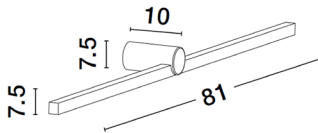

TECHNICAL DRAWING

GENERAL INFORMATION

Product Code	9923422
Collection	Decorative
Product Category	Bathroom
Product Family	Breggo
Mounting Location	N/A
Application Environment	Indoor
Specifications	

DIMENSION & WEIGHT

LxWxH (cm)	L:81 W:10 H:7.5
Cut out (cm)	N/A
Weight (Kgr)	0.9

MATERIAL & COLOR

Product Color	Black
Body Material	Aluminium

APPLICATION & MOUNTING

Ambient Working Temp.	Max 45 oC
Type of Protection	IP54
Dimmable	No
Type of Dimming	N/A
Mounting type	Surface
Mounting Depth (cm)	N/A
Led Module Replaceable	No
Light Source	LED

NOVA LUCE S.A

Schimatari Viotias
32009, Greece

+30 22620 58 121
+30 22620 56 743

info@novaluce.com
www.novaluce.com