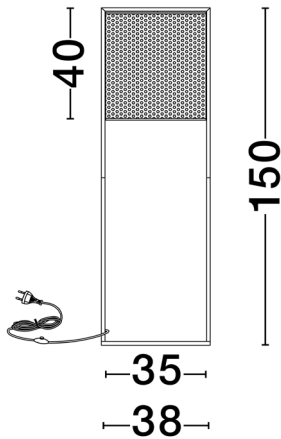

NOVA LUCE

PRODUCT DATASHEET

Version: 001

PRODUCT PHOTOGRAPH

TECHNICAL DRAWING

GENERAL INFORMATION

Product Code	9001119
Collection	Decorative
Product Category	Floor
Product Family	Erto
Mounting Location	N/A
Application Environment	Indoor
Specifications	

DIMENSION & WEIGHT

LxWxH (cm)	D: 38 H: 150
Cut out (cm)	N/A
Weight (Kgr)	3.5

MATERIAL & COLOR

Product Color	Natural & Black
Body Material	Steel & Rattan

APPLICATION & MOUNTING

Ambient Working Temp.	Max 45 oC
Type of Protection	IP20
Dimmable	Depend On Lamp
Type of Dimming	Depend On Lamp
Mounting type	N/A
Mounting Depth (cm)	N/A
Led Module Replaceable	Yes
Light Source	LED E27

Power (Nominal)	12 W
Input voltage (Nominal)	220-240Vac
Mains Frequency	50/60Hz

PHOTOMETRICAL DATA

Luminous Flux	Depend On Lamp
Color Temperature	Depend On Lamp
Light Color (Designation)	Warm White

WARRANTY