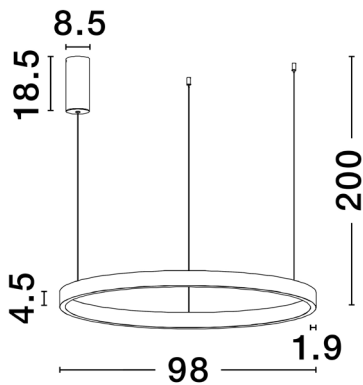

NOVA LUCE

PRODUCT DATASHEET

Version: 001

PRODUCT PHOTOGRAPH

TECHNICAL DRAWING

GENERAL INFORMATION

Product Code	9345651
Collection	Decorative
Product Category	Suspension
Product Family	Elowen
Mounting Location	Ceiling
Application Environment	Indoor
Specifications	

DIMENSION & WEIGHT

LxWxH (cm)	D:98 H:200
Cut out (cm)	N/A
Weight (Kgr)	3.8

MATERIAL & COLOR

Product Color	Brushed Brown Coffee
Body Material	Aluminium & Silicone

APPLICATION & MOUNTING

Ambient Working Temp.	Max 45 oC
Type of Protection	IP20
Dimmable	Yes
Type of Dimming	Triac
Mounting type	Surface
Mounting Depth (cm)	N/A
Led Module Replaceable	No
Light Source	LED

Power (Nominal)	106 W
Input voltage (Nominal)	220-240Vac
Mains Frequency	50/60Hz

PHOTOMETRICAL DATA

Luminous Flux	4899 lm
Color Temperature	3000K
Light Color (Designation)	Warm White

WARRANTY

Warranty	3 Years
----------	----------------