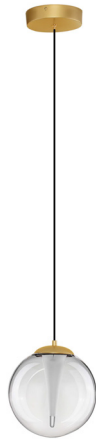

NOVA LUCE

PRODUCT DATASHEET

Version: 001

PRODUCT PHOTOGRAPH

TECHNICAL DRAWING

GENERAL INFORMATION

Product Code	9416940
Collection	Decorative
Product Category	Suspension
Product Family	Gi
Mounting Location	Ceiling
Application Environment	Indoor
Specifications	

DIMENSION & WEIGHT

LxWxH (cm)	D:22 H:209
Cut out (cm)	N/A
Weight (Kgr)	1.0

MATERIAL & COLOR

Product Color	Gold
Body Material	Metal & Glass

APPLICATION & MOUNTING

Ambient Working Temp.	Max 45 oC
Type of Protection	IP20
Dimmable	Yes
Type of Dimming	Triac
Mounting type	Surface
Mounting Depth (cm)	N/A
Led Module Replaceable	No
Light Source	LED

Power (Nominal)	7 W
Input voltage (Nominal)	220-240Vac
Mains Frequency	50/60Hz

PHOTOMETRICAL DATA

Luminous Flux	585 lm
Color Temperature	3000K
Light Color (Designation)	Warm White

WARRANTY

Warranty	3 Years
----------	----------------