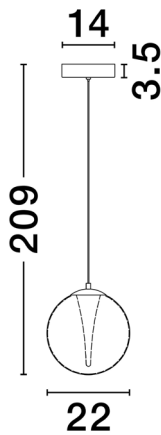

NOVA LUCE

PRODUCT DATASHEET

Version: 001

PRODUCT PHOTOGRAPH

TECHNICAL DRAWING

GENERAL INFORMATION

Product Code	9416940
Collection	Decorative
Product Category	Suspension
Product Family	Gi
Mounting Location	Ceiling
Application Environment	Indoor
Specifications	

DIMENSION & WEIGHT

LxWxH (cm)	D:22 H:209
Cut out (cm)	N/A
Weight (Kgr)	1.0

MATERIAL & COLOR

Product Color	Gold
Body Material	Metal & Glass

APPLICATION & MOUNTING

Ambient Working Temp.	Max 45 oC
Type of Protection	IP20
Dimmable	Yes
Type of Dimming	Triac
Mounting type	Surface
Mounting Depth (cm)	N/A
Led Module Replaceable	No
Light Source	LED

Power (Nominal)	7 W
Input voltage (Nominal)	220-240Vac
Mains Frequency	50/60Hz

PHOTOMETRICAL DATA

Luminous Flux	585 lm
Color Temperature	3000K
Light Color (Designation)	Warm White

WARRANTY

Warranty	3 Years
----------	----------------