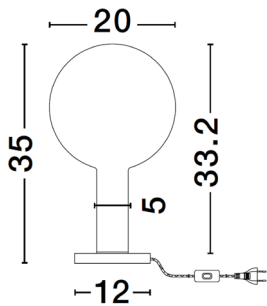

NOVA LUCE

PRODUCT DATASHEET

Version: 001

PRODUCT PHOTOGRAPH

TECHNICAL DRAWING

GENERAL INFORMATION

Product Code	9009103
Collection	Decorative
Product Category	Table
Product Family	Nostos
Mounting Location	N/A
Application Environment	Indoor
Specifications	

DIMENSION & WEIGHT

LxWxH (cm)	D: 20 H: 36
Cut out (cm)	N/A
Weight (Kgr)	0.8

MATERIAL & COLOR

Product Color	Gold & White
Body Material	Metal & Glass

APPLICATION & MOUNTING

Ambient Working Temp.	Max 45 oC
Type of Protection	IP20
Dimmable	Yes
Type of Dimming	Triac
Mounting type	N/A
Mounting Depth (cm)	N/A
Led Module Replaceable	No
Light Source	LED

Power (Nominal)	3 W
Input voltage (Nominal)	220-240Vac
Mains Frequency	50/60Hz

PHOTOMETRICAL DATA

Luminous Flux	341 lm
Color Temperature	3000K
Light Color (Designation)	Warm White

WARRANTY

Warranty	3 Years
----------	----------------