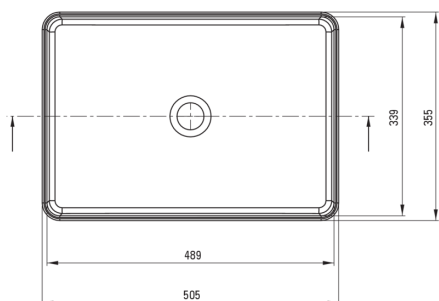

SQUARE

Ceramic washbasin, countertop

Product code: CGS_6U5S

EAN: 5907650862697

Color: white

Warranty [years]: 10

Washbasin

Material	ceramic
Width [mm]	355
Length [mm]	505
Height [mm]	120
Installation method	countertop/standing

Features:

- Hard and durable ceramics does not lose its properties with long use
- Antibacterial coating, preventing the growth of microorganisms
- Only the best materials, the quality of which has been confirmed by laboratory tests
- Dedicated cleaning agent, safe for cleaned surfaces