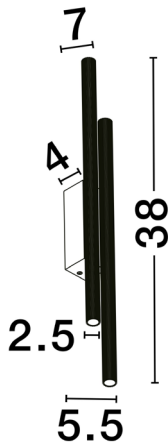

PRODUCT PHOTOGRAPH

TECHNICAL DRAWING

GENERAL INFORMATION

Product Code	9060237
Collection	Decorative
Product Category	Wall
Product Family	Paron
Mounting Location	Wall
Application Environment	Indoor
Specifications	

DIMENSION & WEIGHT

LxWxH (cm)	L: 38 W: 7 H: 7
Cut out (cm)	N/A
Weight (Kgr)	0.6

MATERIAL & COLOR

Product Color	Black
Body Material	Aluminium

APPLICATION & MOUNTING

Ambient Working Temp.	Max 45 oC
Type of Protection	IP20
Dimmable	No
Type of Dimming	N/A
Mounting type	Surface
Mounting Depth (cm)	N/A
Led Module Replaceable	No
Light Source	LED

NOVA LUCE

PRODUCT DATASHEET

Version: 001

ELECTRICAL DATA

Power (Nominal)	15 W
Input voltage (Nominal)	220-240Vac
Mains Frequency	50/60Hz

PHOTOMETRICAL DATA

Luminous Flux	715 lm
Color Temperature	3000K
Light Color (Designation)	Warm White