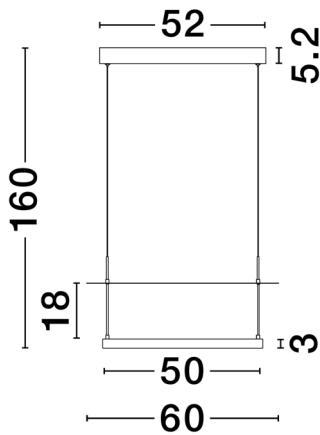

NOVA LUCE

PRODUCT DATASHEET

Version: 001

PRODUCT PHOTOGRAPH

TECHNICAL DRAWING

GENERAL INFORMATION

Product Code	9580572
Collection	Decorative
Product Category	Suspension
Product Family	Diona
Mounting Location	Ceiling
Application Environment	Indoor
Specifications	

DIMENSION & WEIGHT

LxWxH (cm)	D: 60 H: 160
Cut out (cm)	N/A
Weight (Kgr)	4.1

MATERIAL & COLOR

Product Color	Black & White
Body Material	Aluminium

APPLICATION & MOUNTING

Ambient Working Temp.	Max 45 oC
Type of Protection	IP20
Dimmable	Yes
Type of Dimming	Triac
Mounting type	Surface
Mounting Depth (cm)	N/A
Led Module Replaceable	No
Light Source	LED

Power (Nominal)	40 W
Input voltage (Nominal)	220-240Vac
Mains Frequency	50/60Hz

PHOTOMETRICAL DATA

Luminous Flux	2560 lm
Color Temperature	2700K
Light Color (Designation)	Warm White

WARRANTY

Warranty	3 Years
----------	----------------