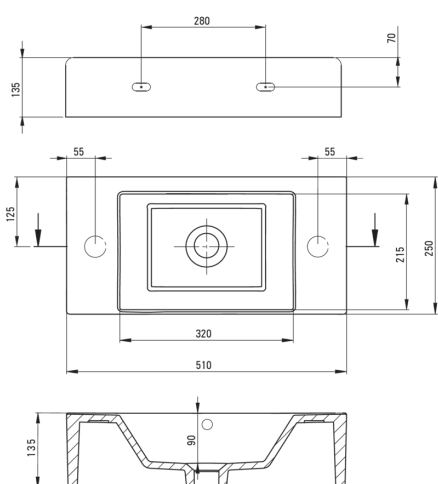

Features:

- Hard and durable ceramics does not lose its properties with long use
- Antibacterial coating, preventing the growth of microorganisms
- Only the best materials, the quality of which has been confirmed by laboratory tests
- Dedicated cleaning agent, safe for cleaned surfaces