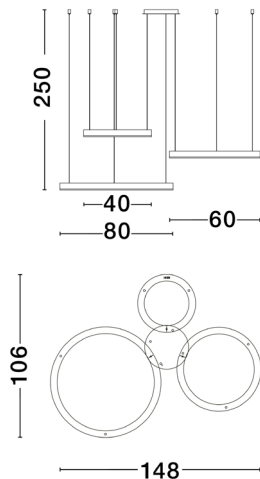

NOVA LUCE

PRODUCT DATASHEET

Version: 001

PRODUCT PHOTOGRAPH

TECHNICAL DRAWING

GENERAL INFORMATION

Product Code	9345654
Collection	Decorative
Product Category	Suspension
Product Family	Elowen
Mounting Location	Ceiling
Application Environment	Indoor
Specifications	

DIMENSION & WEIGHT

LxWxH (cm)	106 (D:40-60-80) H:250
Cut out (cm)	N/A
Weight (Kgr)	7.0

MATERIAL & COLOR

Product Color	ushed Champaign Silver
Body Material	Aluminium & Silicone

APPLICATION & MOUNTING

Ambient Working Temp.	Max 45 oC
Type of Protection	IP20
Dimmable	Yes
Type of Dimming	Triac
Mounting type	Surface
Mounting Depth (cm)	N/A
Led Module Replaceable	No
Light Source	LED

Power (Nominal)	181 W
Input voltage (Nominal)	220-240Vac
Mains Frequency	50/60Hz

PHOTOMETRICAL DATA

Luminous Flux	8891 lm
Color Temperature	3000K
Light Color (Designation)	Warm White

WARRANTY

Warranty	3 Years
----------	----------------