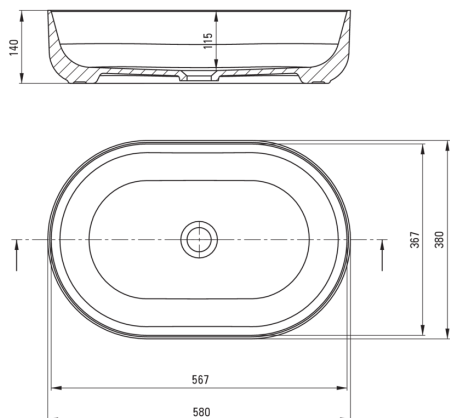

ROUND

Ceramic washbasin, countertop

Product code: CGR_6U6S

EAN: 5907650862833

Color: white

Warranty [years]: 10

Washbasin

Material	ceramic
Width [mm]	580
Length [mm]	380
Height [mm]	140

Features:

- Hard and durable ceramics does not lose its properties with long use
- Antibacterial coating, preventing the growth of microorganisms
- Only the best materials, the quality of which has been confirmed by laboratory tests
- Dedicated cleaning agent, safe for cleaned surfaces