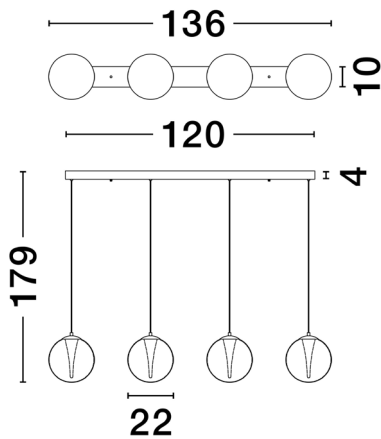

NOVA LUCE

PRODUCT DATASHEET

Version: 001

PRODUCT PHOTOGRAPH

TECHNICAL DRAWING

GENERAL INFORMATION

Product Code	9416941
Collection	Decorative
Product Category	Suspension
Product Family	Gi
Mounting Location	Ceiling
Application Environment	Indoor
Specifications	

DIMENSION & WEIGHT

LxWxH (cm)	L:136 W:22 H:179
Cut out (cm)	N/A
Weight (Kgr)	4.9

MATERIAL & COLOR

Product Color	Gold
Body Material	Metal & Glass

APPLICATION & MOUNTING

Ambient Working Temp.	Max 45 oC
Type of Protection	IP20
Dimmable	Yes
Type of Dimming	Triac
Mounting type	Surface
Mounting Depth (cm)	N/A
Led Module Replaceable	No
Light Source	LED

Power (Nominal)	25 W
Input voltage (Nominal)	220-240Vac
Mains Frequency	50/60Hz

PHOTOMETRICAL DATA

Luminous Flux	1765 lm
Color Temperature	3000K
Light Color (Designation)	Warm White

WARRANTY

Warranty	3 Years
----------	----------------