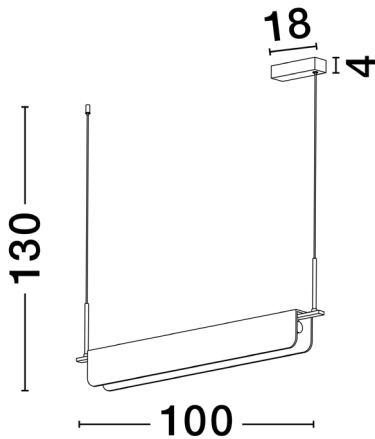

NOVA LUCE

PRODUCT DATASHEET

Version: 001

PRODUCT PHOTOGRAPH

TECHNICAL DRAWING

GENERAL INFORMATION

Product Code	9019760
Collection	Decorative
Product Category	Suspension
Product Family	Aider
Mounting Location	Ceiling
Application Environment	Indoor
Specifications	

DIMENSION & WEIGHT

LxWxH (cm)	L: 100 W: 8 H: 130
Cut out (cm)	N/A
Weight (Kgr)	4.6

MATERIAL & COLOR

Product Color	Brass Gold
Body Material	Steel & Aluminium & Imitated Alabaster

APPLICATION & MOUNTING

Ambient Working Temp.	Max 45 oC
Type of Protection	IP20
Dimmable	Yes
Type of Dimming	Triac
Mounting type	Surface
Mounting Depth (cm)	N/A
Led Module Replaceable	No
Light Source	LED

Power (Nominal)	35 W
Input voltage (Nominal)	220-240Vac
Mains Frequency	50/60Hz

PHOTOMETRICAL DATA

Luminous Flux	2219 lm
Color Temperature	3000K
Light Color (Designation)	Warm White

WARRANTY

Warranty	3 Years
----------	----------------