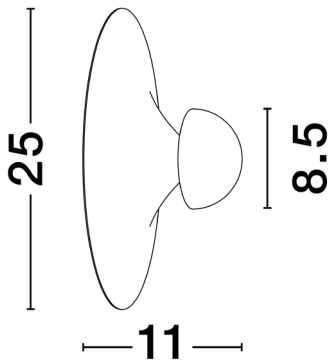

NOVA LUCE

PRODUCT DATASHEET

Version: 001

PRODUCT PHOTOGRAPH

TECHNICAL DRAWING

GENERAL INFORMATION

Product Code	9870052
Collection	Decorative
Product Category	Wall
Product Family	Edem
Mounting Location	Wall
Application Environment	Indoor
Specifications	

DIMENSION & WEIGHT

LxWxH (cm)	D: 25 H: 11
Cut out (cm)	N/A
Weight (Kgr)	0.6

MATERIAL & COLOR

Product Color	Red
Body Material	Aluminium & Steel

APPLICATION & MOUNTING

Ambient Working Temp.	Max 45 oC
Type of Protection	IP20
Dimmable	No
Type of Dimming	N/A
Mounting type	Surface
Mounting Depth (cm)	N/A
Led Module Replaceable	No
Light Source	LED

Power (Nominal)	9 W
Input voltage (Nominal)	220-240Vac
Mains Frequency	50/60Hz

PHOTOMETRICAL DATA

Luminous Flux	315 lm
Color Temperature	3000K
Light Color (Designation)	Warm White

WARRANTY

Warranty	3 Years
----------	----------------