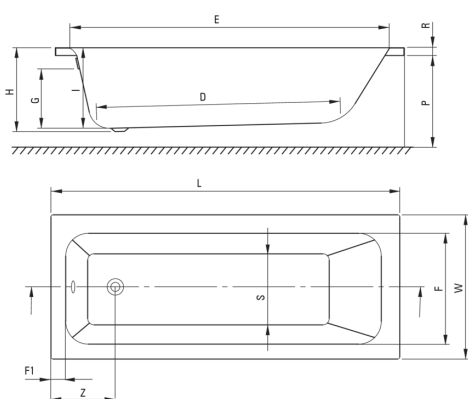

## Acrylic bathtub, alcove installation

**Product code:** KTJ\_017W

**EAN:** 5907650860532

**Color:** white

**Warranty [years]:** 2

### Bathtub

Material	acrylic
Width [mm]	700
Length [mm]	1695
Height [mm]	410
Installation method	on a frame

### Features:

- Only the best materials, the quality of which has been confirmed by laboratory tests
- Easy to clean and maintain
- Dedicated cleaning agent, safe for cleaned surfaces

Model	Size [mm]	L	W	H	I	G	D	R	P	S	E	F	F1	Z
KTJ_014W	1400x700	1395	700	410	394	305	910	40	500	380	1245	555	70	300
KTJ_015W	1500x700	1495	700	410	394	305	1010	40	500	380	1345	555	70	300
KTJ_016W	1600x700	1595	700	410	394	305	1110	40	500	380	1445	555	70	300
KTJ_017W	1700x700	1695	700	410	394	305	1210	40	500	380	1545	555	70	300
KTJ_018W	1800x750	1795	750	440	424	305	1310	40	560	430	1645	605	70	300