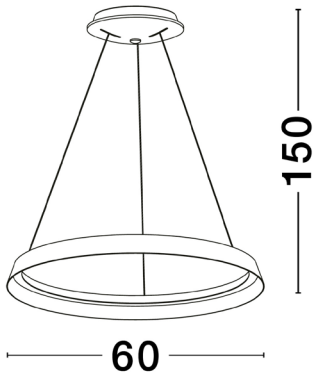

NOVA LUCE

PRODUCT DATASHEET

Version: 001

PRODUCT PHOTOGRAPH

TECHNICAL DRAWING

GENERAL INFORMATION

Product Code	9030523
Collection	Decorative
Product Category	Suspension
Product Family	Ormi
Mounting Location	Ceiling
Application Environment	Indoor
Specifications	

DIMENSION & WEIGHT

LxWxH (cm)	D: 60 H: 150
Cut out (cm)	N/A
Weight (Kgr)	3.0

MATERIAL & COLOR

Product Color	Champaign Brown
Body Material	Aluminium & Acrylic

APPLICATION & MOUNTING

Ambient Working Temp.	Max 45 oC
Type of Protection	IP20
Dimmable	Yes
Type of Dimming	Triac
Mounting type	Surface
Mounting Depth (cm)	N/A
Led Module Replaceable	No
Light Source	LED

Power (Nominal)	52 W
Input voltage (Nominal)	220-240Vac
Mains Frequency	50/60Hz

PHOTOMETRICAL DATA

Luminous Flux	3717 lm
Color Temperature	2700-3000K
Light Color (Designation)	Warm White

WARRANTY

Warranty	3 Years
----------	----------------