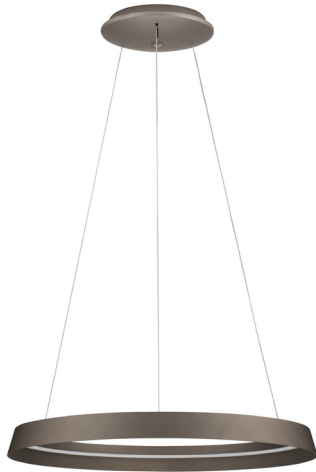

NOVA LUCE

PRODUCT DATASHEET

Version: 001

PRODUCT PHOTOGRAPH

TECHNICAL DRAWING

GENERAL INFORMATION

Product Code	9030523
Collection	Decorative
Product Category	Suspension
Product Family	Ormi
Mounting Location	Ceiling
Application Environment	Indoor
Specifications	

DIMENSION & WEIGHT

LxWxH (cm)	D: 60 H: 150
Cut out (cm)	N/A
Weight (Kgr)	3.0

MATERIAL & COLOR

Product Color	Champaign Brown
Body Material	Aluminium & Acrylic

APPLICATION & MOUNTING

Ambient Working Temp.	Max 45 oC
Type of Protection	IP20
Dimmable	Yes
Type of Dimming	Triac
Mounting type	Surface
Mounting Depth (cm)	N/A
Led Module Replaceable	No
Light Source	LED

Power (Nominal)	52 W
Input voltage (Nominal)	220-240Vac
Mains Frequency	50/60Hz

PHOTOMETRICAL DATA

Luminous Flux	3717 lm
Color Temperature	2700-3000K
Light Color (Designation)	Warm White

WARRANTY

Warranty	3 Years
----------	----------------