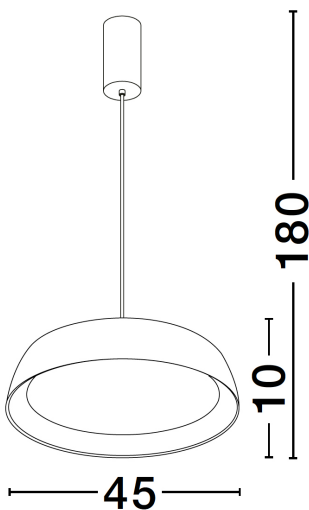

## TECHNICAL DRAWING

## DIMENSION & WEIGHT

LxWxH (cm)	D: 45 H: 180
Cut out (cm)	N/A
Weight (Kgr)	3.6

### PHOTOMETRICAL DATA

Luminous Flux	<b>3111 lm</b>
Color Temperature	<b>3000K</b>
Light Color (Designation)	<b>Warm White</b>