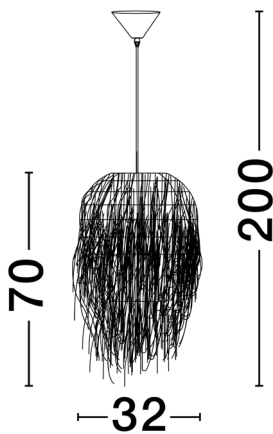

TECHNICAL DRAWING