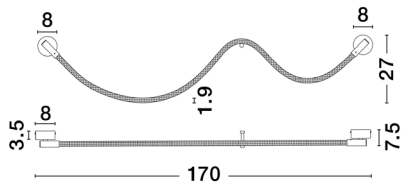

GENERAL INFORMATION

Product Code	9780102
Collection	Decorative
Product Category	Wall
Product Family	Ilane
Mounting Location	Wall
Application Environment	Indoor
Specifications	

DIMENSION & WEIGHT

LxWxH (cm)	L: 170 W: 7.5 H: 7.5
Cut out (cm)	N/A
Weight (Kgr)	0.2

MATERIAL & COLOR

Product Color	Black & White
Body Material	Steel & Silicone

APPLICATION & MOUNTING

Ambient Working Temp.	Max 45 oC
Type of Protection	IP20
Dimmable	No
Type of Dimming	N/A
Mounting type	Surface
Mounting Depth (cm)	N/A
Led Module Replaceable	No
Light Source	LED

NOVA LUCE S.A

Schimatari Viotias
32009, Greece

+30 22620 58 121
+30 22620 56 743

info@novaluce.com
www.novaluce.com