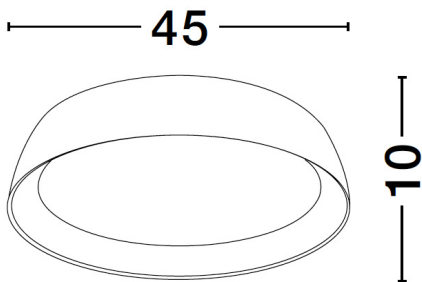

NOVA LUCE

PRODUCT DATASHEET

Version: 001

PRODUCT PHOTOGRAPH

TECHNICAL DRAWING

GENERAL INFORMATION

Product Code	9030503
Collection	Decorative
Product Category	Ceiling
Product Family	Sigi
Mounting Location	Ceiling
Application Environment	Indoor
Specifications	

DIMENSION & WEIGHT

LxWxH (cm)	D: 45 H: 10
Cut out (cm)	N/A
Weight (Kgr)	3.5

MATERIAL & COLOR

Product Color	Black & Wood
Body Material	Aluminium & Metal & Acrylic

APPLICATION & MOUNTING

Ambient Working Temp.	Max 45 oC
Type of Protection	IP20
Dimmable	Yes
Type of Dimming	Triac
Mounting type	Surface
Mounting Depth (cm)	N/A
Led Module Replaceable	No
Light Source	LED

Power (Nominal)	39 W
Input voltage (Nominal)	220-240Vac
Mains Frequency	50/60Hz

PHOTOMETRICAL DATA

Luminous Flux	3081 lm
Color Temperature	3000K
Light Color (Designation)	Warm White

WARRANTY

Warranty	3 Years
----------	----------------