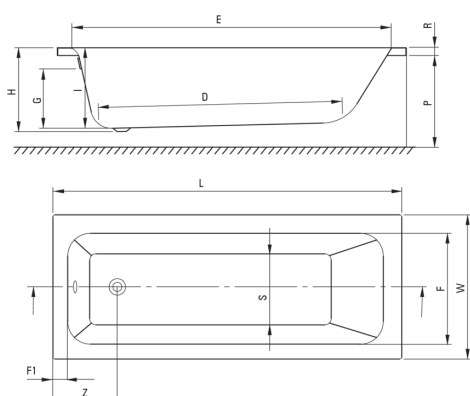

PRIZMA

Acrylic bathtub, alcove installation

Product code: KTJ_018W

EAN: 5907650860549

Color: white

Warranty [years]: 2

Bathtub

Material	acrylic
Width [mm]	750
Length [mm]	1795
Height [mm]	440
Installation method	on a frame

Features:

- Only the best materials, the quality of which has been confirmed by laboratory tests
- Easy to clean and maintain
- Dedicated cleaning agent, safe for cleaned surfaces

Model	Size [mm]	L	W	H	I	G	D	R	P	S	E	F	F1	Z
KTJ_014W	1400x700	1395	700	410	394	305	910	40	500	380	1245	555	70	300
KTJ_015W	1500x700	1495	700	410	394	305	1010	40	500	380	1345	555	70	300
KTJ_016W	1600x700	1595	700	410	394	305	1110	40	500	380	1445	555	70	300
KTJ_017W	1700x700	1695	700	410	394	305	1210	40	500	380	1545	555	70	300
KTJ_018W	1800x750	1795	750	440	424	305	1310	40	560	430	1645	605	70	300