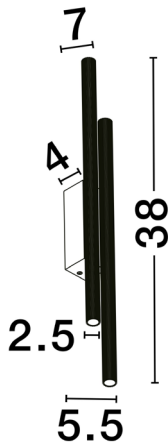

NOVA LUCE

PRODUCT DATASHEET

Version: 001

PRODUCT PHOTOGRAPH

TECHNICAL DRAWING

GENERAL INFORMATION

Product Code	9060238
Collection	Decorative
Product Category	Wall
Product Family	Paron
Mounting Location	Wall
Application Environment	Indoor
Specifications	

DIMENSION & WEIGHT

LxWxH (cm)	L: 38 W: 7 H: 7
Cut out (cm)	N/A
Weight (Kgr)	0.6

MATERIAL & COLOR

Product Color	White
Body Material	Aluminium

APPLICATION & MOUNTING

Ambient Working Temp.	Max 45 oC
Type of Protection	IP20
Dimmable	No
Type of Dimming	N/A
Mounting type	Surface
Mounting Depth (cm)	N/A
Led Module Replaceable	No
Light Source	LED

Power (Nominal)	15 W
Input voltage (Nominal)	220-240Vac
Mains Frequency	50/60Hz

PHOTOMETRICAL DATA

Luminous Flux	715 lm
Color Temperature	3000K
Light Color (Designation)	Warm White

WARRANTY

Warranty	3 Years
----------	----------------