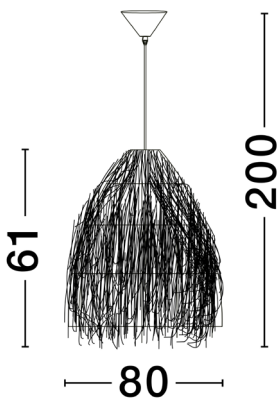

NOVA LUCE

PRODUCT DATASHEET

Version: 001

PRODUCT PHOTOGRAPH

TECHNICAL DRAWING

GENERAL INFORMATION

Product Code	9586514
Collection	Decorative
Product Category	Suspension
Product Family	Hay
Mounting Location	Ceiling
Application Environment	Indoor
Specifications	

DIMENSION & WEIGHT

LxWxH (cm)	D:80 H1:61 H2:200
Cut out (cm)	N/A
Weight (Kgr)	5.3

MATERIAL & COLOR

Product Color	Natural
Body Material	Seagrass

APPLICATION & MOUNTING

Ambient Working Temp.	Max 45 oC
Type of Protection	IP20
Dimmable	Depend On Lamp
Type of Dimming	Depend On Lamp
Mounting type	Surface
Mounting Depth (cm)	N/A
Led Module Replaceable	Yes
Light Source	LED E27

Power (Nominal)	3X12 W
Input voltage (Nominal)	220-240Vac
Mains Frequency	50/60Hz

PHOTOMETRICAL DATA

Luminous Flux	Depend On Lamp
Color Temperature	Depend On Lamp
Light Color (Designation)	Warm White

WARRANTY