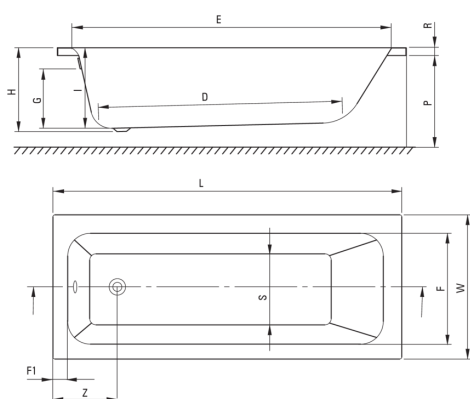

## Acrylic bathtub, alcove installation

**Product code:** KTJ\_016W

**EAN:** 5907650860525

**Color:** white

**Warranty [years]:** 2

### Bathtub

Material	acrylic
Width [mm]	700
Length [mm]	1595
Height [mm]	410
Installation method	on a frame

### Features:

- Only the best materials, the quality of which has been confirmed by laboratory tests
- Easy to clean and maintain
- Dedicated cleaning agent, safe for cleaned surfaces

Model	Size [mm]	L	W	H	I	G	D	R	P	S	E	F	F1	Z
KTJ_014W	1400x700	1395	700	410	394	305	910	40	500	380	1245	555	70	300
KTJ_015W	1500x700	1495	700	410	394	305	1010	40	500	380	1345	555	70	300
KTJ_016W	1600x700	1595	700	410	394	305	1110	40	500	380	1445	555	70	300
KTJ_017W	1700x700	1695	700	410	394	305	1210	40	500	380	1545	555	70	300
KTJ_018W	1800x750	1795	750	440	424	305	1310	40	560	430	1645	605	70	300