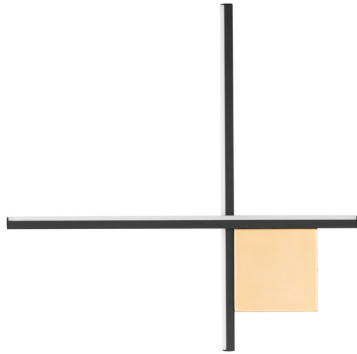

PRODUCT PHOTOGRAPH

TECHNICAL DRAWING