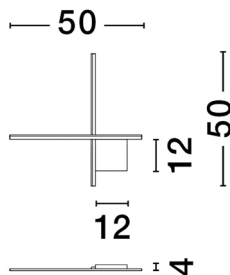

## PRODUCT PHOTOGRAPH

## TECHNICAL DRAWING

## DIMENSION & WEIGHT

LxWxH (cm)	L:50 W:4 H:50
Cut out (cm)	N/A
Weight (Kgr)	0.7