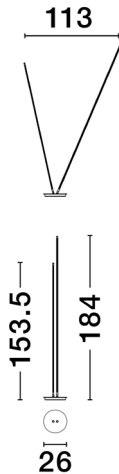

NOVA LUCE

PRODUCT DATASHEET

Version: 001

PRODUCT PHOTOGRAPH

TECHNICAL DRAWING

GENERAL INFORMATION

Product Code	9002061
Collection	Decorative
Product Category	Floor
Product Family	Intec
Mounting Location	N/A
Application Environment	Indoor
Specifications	

DIMENSION & WEIGHT

LxWxH (cm)	D: 26 H: 184
Cut out (cm)	N/A
Weight (Kgr)	6.0

MATERIAL & COLOR

Product Color	White
Body Material	Aluminium & Acrylic

APPLICATION & MOUNTING

Ambient Working Temp.	Max 45 oC
Type of Protection	IP20
Dimmable	Yes
Type of Dimming	Triac
Mounting type	N/A
Mounting Depth (cm)	N/A
Led Module Replaceable	No
Light Source	LED

Power (Nominal)	33 W
Input voltage (Nominal)	220-240Vac
Mains Frequency	50/60Hz

PHOTOMETRICAL DATA

Luminous Flux	1174 lm
Color Temperature	3000K
Light Color (Designation)	Warm White

WARRANTY

Warranty	3 Years
----------	----------------