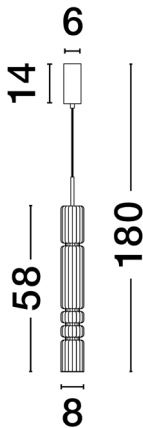

NOVA LUCE

PRODUCT DATASHEET

Version: 001

PRODUCT PHOTOGRAPH

TECHNICAL DRAWING

GENERAL INFORMATION

Product Code	9030551
Collection	Decorative
Product Category	Suspension
Product Family	Bento
Mounting Location	Ceiling
Application Environment	Indoor
Specifications	

DIMENSION & WEIGHT

LxWxH (cm)	D: 8 H: 180
Cut out (cm)	N/A
Weight (Kgr)	1.8

MATERIAL & COLOR

Product Color	Black & Smoky Gray
Body Material	Metal & Glass

APPLICATION & MOUNTING

Ambient Working Temp.	Max 45 oC
Type of Protection	IP20
Dimmable	No
Type of Dimming	N/A
Mounting type	Surface
Mounting Depth (cm)	N/A
Led Module Replaceable	No
Light Source	LED

Power (Nominal)	12 W
Input voltage (Nominal)	220-240Vac
Mains Frequency	50/60Hz

PHOTOMETRICAL DATA

Luminous Flux	1526 lm
Color Temperature	3000K
Light Color (Designation)	Warm White

WARRANTY

Warranty	3 Years
----------	----------------