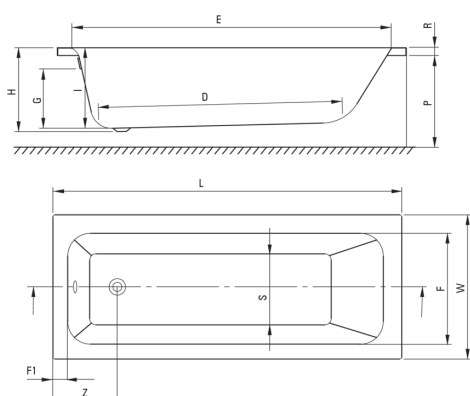

## Acrylic bathtub, alcove installation

**Product code:** KTJ\_014W

**EAN:** 5907650860495

**Color:** white

**Warranty [years]:** 2

### Bathtub

Material	acrylic
Width [mm]	700
Length [mm]	1395
Height [mm]	410
Installation method	on a frame

### Features:

- Only the best materials, the quality of which has been confirmed by laboratory tests
- Easy to clean and maintain
- Dedicated cleaning agent, safe for cleaned surfaces

Model	Size [mm]	L	W	H	I	G	D	R	P	S	E	F	F1	Z
KTJ_014W	1400x700	1395	700	410	394	305	910	40	500	380	1245	555	70	300
KTJ_015W	1500x700	1495	700	410	394	305	1010	40	500	380	1345	555	70	300
KTJ_016W	1600x700	1595	700	410	394	305	1110	40	500	380	1445	555	70	300
KTJ_017W	1700x700	1695	700	410	394	305	1210	40	500	380	1545	555	70	300
KTJ_018W	1800x750	1795	750	440	424	305	1310	40	560	430	1645	605	70	300