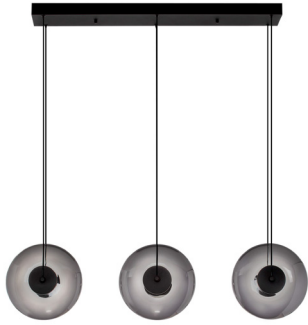

NOVA LUCE

PRODUCT DATASHEET

Version: 001

PRODUCT PHOTOGRAPH

TECHNICAL DRAWING

GENERAL INFORMATION

Product Code	9416945
Collection	Decorative
Product Category	Suspension
Product Family	Skia
Mounting Location	Ceiling
Application Environment	Indoor
Specifications	

DIMENSION & WEIGHT

LxWxH (cm)	L: 85 W: 26 H: 169
Cut out (cm)	N/A
Weight (Kgr)	4.3

MATERIAL & COLOR

Product Color	Black & Smoky Gray
Body Material	Metal & Glass

APPLICATION & MOUNTING

Ambient Working Temp.	Max 45 oC
Type of Protection	IP20
Dimmable	Yes
Type of Dimming	Triac
Mounting type	Surface
Mounting Depth (cm)	N/A
Led Module Replaceable	No
Light Source	LED

Power (Nominal)	24 W
Input voltage (Nominal)	220-240Vac
Mains Frequency	50/60Hz

PHOTOMETRICAL DATA

Luminous Flux	660 lm
Color Temperature	3000K
Light Color (Designation)	Warm White

WARRANTY

Warranty	3 Years
----------	----------------