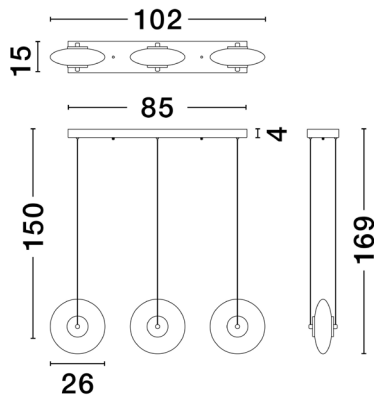

NOVA LUCE

PRODUCT DATASHEET

Version: 001

PRODUCT PHOTOGRAPH

TECHNICAL DRAWING

GENERAL INFORMATION

Product Code	9416945
Collection	Decorative
Product Category	Suspension
Product Family	Skia
Mounting Location	Ceiling
Application Environment	Indoor
Specifications	

DIMENSION & WEIGHT

LxWxH (cm)	L: 85 W: 26 H: 169
Cut out (cm)	N/A
Weight (Kgr)	4.3

MATERIAL & COLOR

Product Color	Black & Smoky Gray
Body Material	Metal & Glass

APPLICATION & MOUNTING

Ambient Working Temp.	Max 45 oC
Type of Protection	IP20
Dimmable	Yes
Type of Dimming	Triac
Mounting type	Surface
Mounting Depth (cm)	N/A
Led Module Replaceable	No
Light Source	LED

Power (Nominal)	24 W
Input voltage (Nominal)	220-240Vac
Mains Frequency	50/60Hz

PHOTOMETRICAL DATA

Luminous Flux	660 lm
Color Temperature	3000K
Light Color (Designation)	Warm White

WARRANTY

Warranty	3 Years
----------	----------------