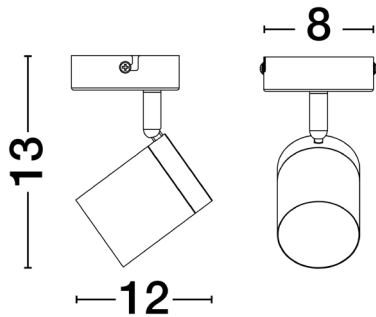

NOVA LUCE

PRODUCT DATASHEET

Version: 001

PRODUCT PHOTOGRAPH

GENERAL INFORMATION

Product Code	9011314
Collection	Decorative
Product Category	Spotlights
Product Family	Alma
Mounting Location	Ground
Application Environment	Indoor
Specifications	

DIMENSION & WEIGHT

LxWxH (cm)	D: 12 W: 8 H: 13
Cut out (cm)	N/A
Weight (Kgr)	0.3

TECHNICAL DRAWING

MATERIAL & COLOR

Product Color	White
Body Material	Aluminium

APPLICATION & MOUNTING

Ambient Working Temp.	Max 45 oC
Type of Protection	IP44
Dimmable	Depend On Lamp
Type of Dimming	Depend On Lamp
Mounting type	Surface
Mounting Depth (cm)	N/A
Led Module Replaceable	Yes
Light Source	LED GU10

Power (Nominal)	10 W
Input voltage (Nominal)	220-240Vac
Mains Frequency	50/60Hz

PHOTOMETRICAL DATA

Luminous Flux	Depend On Lamp
Color Temperature	Depend On Lamp
Light Color (Designation)	WW - NW

WARRANTY