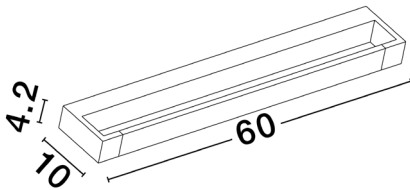

NOVA LUCE

PRODUCT DATASHEET

Version: 001

PRODUCT PHOTOGRAPH

GENERAL INFORMATION

Product Code	9030706
Collection	Decorative
Product Category	Wall
Product Family	Arga
Mounting Location	Wall
Application Environment	Indoor
Specifications	

DIMENSION & WEIGHT

LxWxH (cm)	L: 60 W: 10 H: 4.2
Cut out (cm)	N/A
Weight (Kgr)	1.4

TECHNICAL DRAWING

MATERIAL & COLOR

Product Color	White
Body Material	Aluminium

APPLICATION & MOUNTING

Ambient Working Temp.	Max 45 oC
Type of Protection	IP44
Dimmable	No
Type of Dimming	N/A
Mounting type	Surface
Mounting Depth (cm)	N/A
Led Module Replaceable	No
Light Source	LED